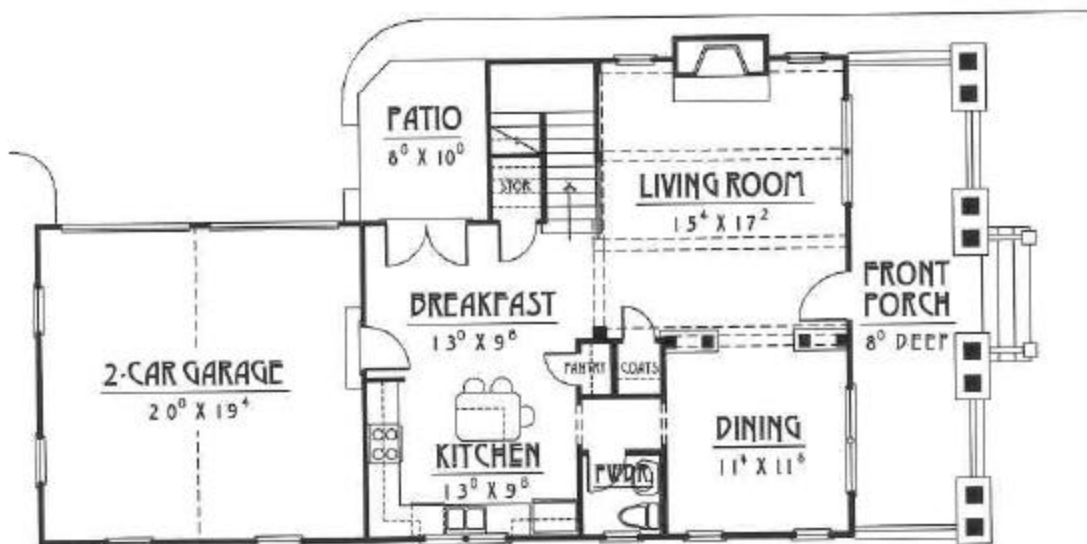

THE ELMWOOD

UPPER LEVEL PLAN

MAIN LEVEL PLAN

MAIN LEVEL • 840 SF
 UPPER LEVEL • 982 SF
 TOTAL HEATED AREA • 1,822 SF