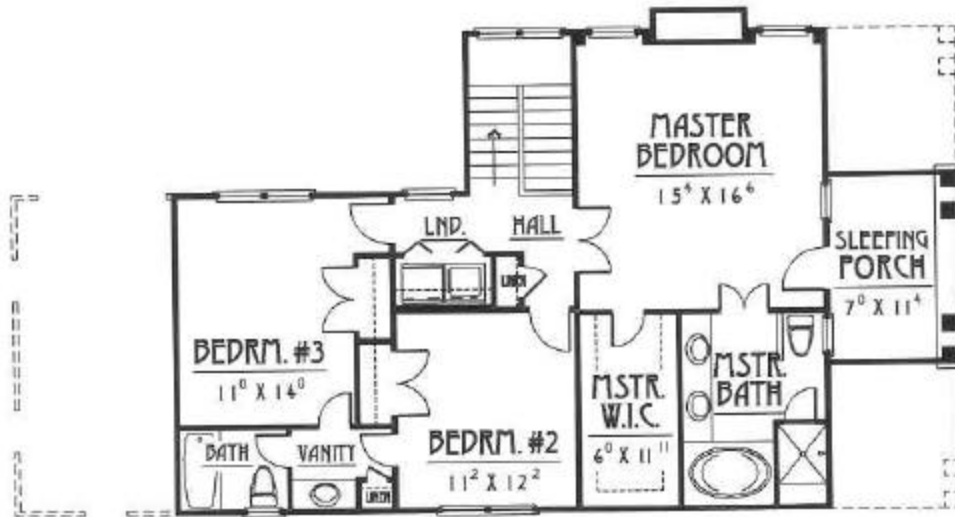

THE ELMWOOD

UPPER LEVEL PLAN

MAIN LEVEL PLAN

MAIN LEVEL • 840 SF
 UPPER LEVEL • 982 SF
 TOTAL HEATED AREA • 1,822 SF